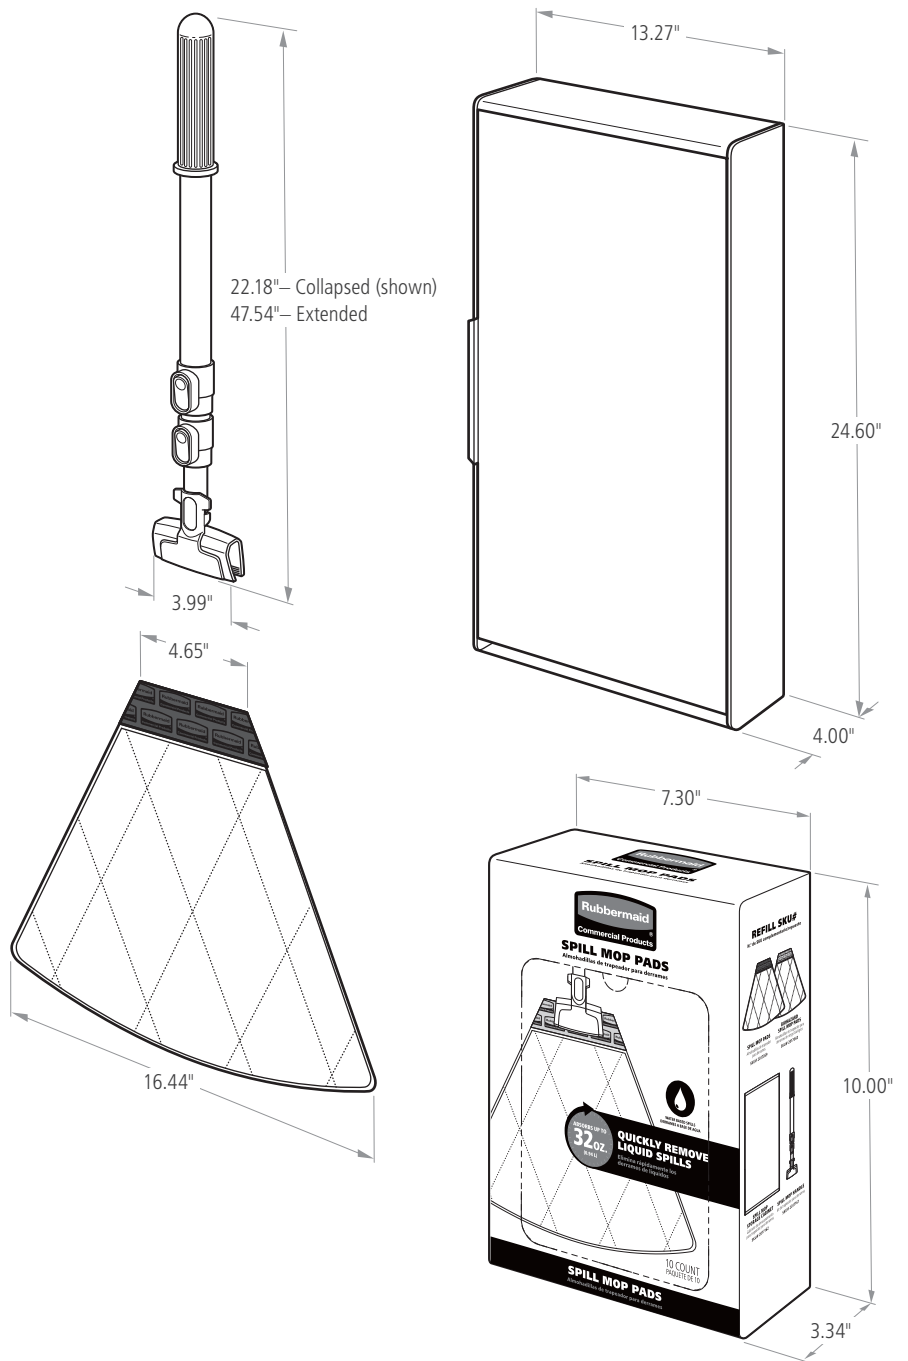

SPILL MOP

The new RCP Spill Mop helps clean up spills faster, so the floor dries quicker.

Features and Benefits:

- Absorbs up to 32 ounces (0.94 L) of water
- Removes spill in half the time of an RCP cotton string mop
- Once fully absorbed, the liquid becomes gel, so it will not drip when lifting
- Leaves floor drier than an RCP cotton string mop
- Mop heads and handle are compact enough to fit conveniently in most spaces
- Storage cabinet, which can hold a handle and up to 20 mop pads, can be mounted near common spill locations
- Mop pad is disposable and designed for one-time use
- Mop handle is designed with a release lever, which minimizes contact with soiled mop when disposing

Colors Available:

- Spill Mop Pad: Gray
- Spill Mop Handle: Yellow
- Spill Mop Storage Cabinet: Gray

Material Composition:

- Spill Mop Pad:
 - Interior Layer: Polyacrylate
 - Exterior Layer: Nonwoven Material
- Spill Mop Handle: Nylon 66, Galvanneal, Aluminum, Polypropylene, and Stainless Steel
- Spill Mop Storage Cabinet: ABS

SKU #	DESCRIPTION	COLOR	COLLAPSED LENGTH IN	EXTENDED LENGTH IN	WIDTH IN	HEIGHT IN	DEPTH IN	WEIGHT LB	PACK
2017059	SPILL MOP PADS 10 CT	GRAY	N/A	N/A	7.30"	10.00"	3.34"	1.50	10
2017161	SPILL MOP HANDLE	YELLOW	22.18"	47.54"	3.99"	N/A	N/A	1.00	12
2017162	SPILL MOP STORAGE CABINET	GRAY	N/A	N/A	13.27"	24.60"	4.00"	5.70	1
2031093	SPILL MOP KIT INCLUDES 1 SPILL MOP PADS 10 CT, 1 SPILL MOP HANDLE, AND 1 SPILL MOP STORAGE CABINET	GRAY	N/A	N/A	13.27"	24.60"	4.00"	8.20	1