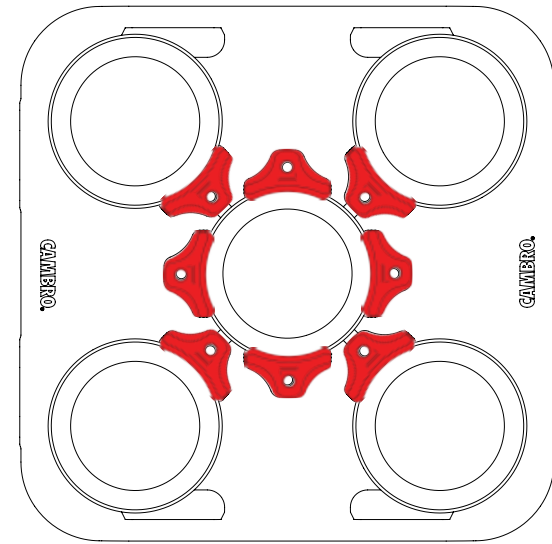

Model: ADCSC with 4 Towers
Columns: 5
Plate size: 9" (22,9 cm)

Model: ADCSC8PKG with 8 Towers
Columns: 5
Plate sizes: 7.75" - 8.75"
(19,7 cm - 22,2 cm)

Model: ADCSC8PKG with 8 Towers
Columns: 8
Plate sizes: 5.75" - 7.5"
(14,6 cm - 19,1 cm)

Model: ADCSC12PKG with 12 Towers
Columns: 16
Plate size: 4.625" (11,7 cm)

Compact Adjustable Dish Caddy S - Series Column Configurations

Model: ADCSC12PKG with 12 Towers
Columns: 13
Plate sizes: 4.75" - 5.25"
(12,1 cm - 13,3 cm)

Column Storage Height:
20½" (52,1 cm)

Storage Capacity:
Up to 70 plates per
column based on plate
size and style.

Model: ADCSC12PKG with 12 Towers
Columns: 13
Plate size: 5.5" (14 cm)

Model: ADCSC with 4 Towers
Columns: 4
Plate sizes: 9.25" - 12"
(23,5 cm - 30,5 cm)