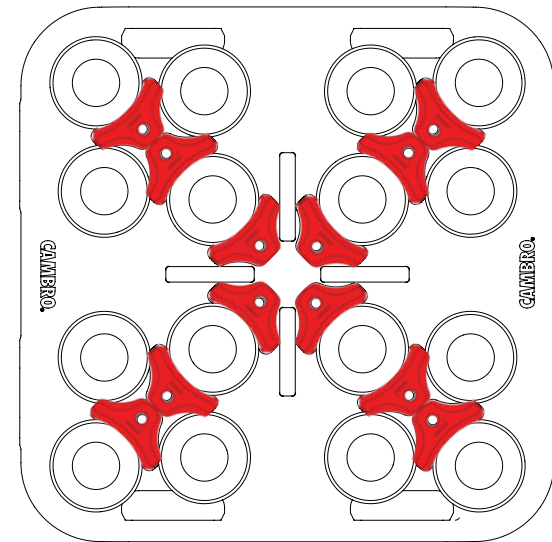

Model: ADCSC with 4 Towers
Columns: 5
Plate size: 9" (22,9 cm)

Model: ADCSC8PKG with 8 Towers
Columns: 5
Plate sizes: 7.75" - 8.75"
(19,7 cm - 22,2 cm)

Model: ADCSC8PKG with 8 Towers
Columns: 8
Plate sizes: 5.75" - 7.5"
(14,6 cm - 19,1 cm)

Model: ADCSC12PKG with 12 Towers
Columns: 16
Plate size: 4.625" (11,7 cm)

Compact Adjustable Dish Caddy S - Series Column Configurations

Model: ADCSC12PKG with 12 Towers
Columns: 13
Plate sizes: 4.75" - 5.25"
(12,1 cm - 13,3 cm)

Column Storage Height:
20½" (52,1 cm)

Storage Capacity:
Up to 70 plates per
column based on plate
size and style.

Model: ADCSC12PKG with 12 Towers
Columns: 13
Plate size: 5.5" (14 cm)

Model: ADCSC with 4 Towers
Columns: 4
Plate sizes: 9.25" - 12"
(23,5 cm - 30,5 cm)