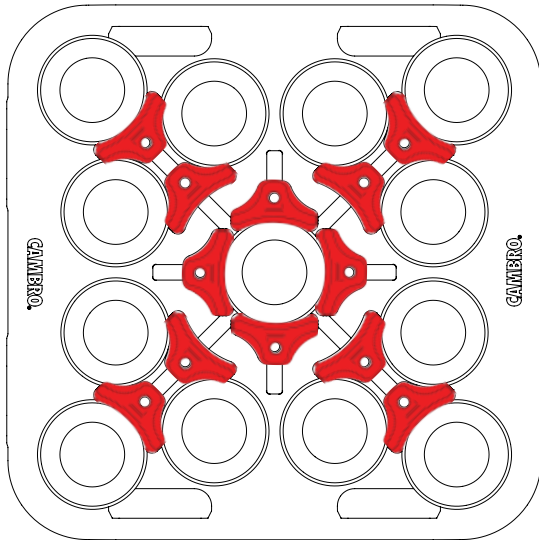

Model: ADCSC with 4 Towers
Columns: 5
Plate size: 9" (22,9 cm)

Model: ADCSC8PKG with 8 Towers
Columns: 5
Plate sizes: 7.75" - 8.75"
(19,7 cm - 22,2 cm)

Model: ADCSC8PKG with 8 Towers
Columns: 8
Plate sizes: 5.75" - 7.5"
(14,6 cm - 19,1 cm)

Model: ADCSC12PKG with 12 Towers
Columns: 16
Plate size: 4.625" (11,7 cm)

Compact Adjustable Dish Caddy S - Series Column Configurations

Model: ADCSC12PKG with 12 Towers
Columns: 13
Plate sizes: 4.75" - 5.25"
(12,1 cm - 13,3 cm)

Column Storage Height:
20½" (52,1 cm)

Storage Capacity:
Up to 70 plates per
column based on plate
size and style.

Model: ADCSC12PKG with 12 Towers
Columns: 13
Plate size: 5.5" (14 cm)

Model: ADCSC with 4 Towers
Columns: 4
Plate sizes: 9.25" - 12"
(23,5 cm - 30,5 cm)