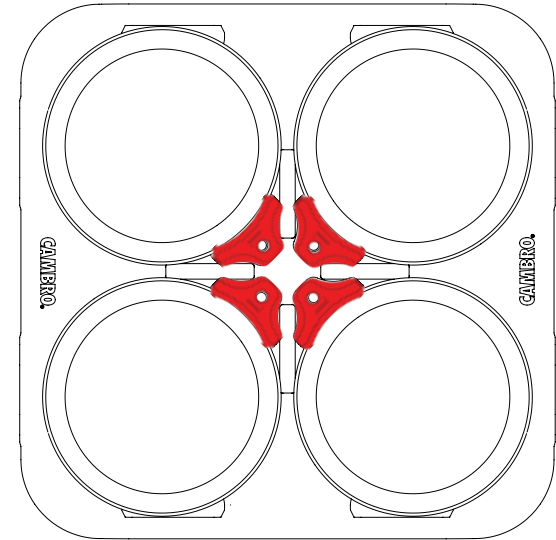

Model: ADCSC with 4 Towers
Columns: 5
Plate size: 9" (22,9 cm)

Model: ADCSC8PKG with 8 Towers
Columns: 5
Plate sizes: 7.75" - 8.75"
(19,7 cm - 22,2 cm)

Model: ADCSC8PKG with 8 Towers
Columns: 8
Plate sizes: 5.75" - 7.5"
(14,6 cm - 19,1 cm)

Model: ADCSC12PKG with 12 Towers
Columns: 16
Plate size: 4.625" (11,7 cm)

Compact Adjustable Dish Caddy S - Series Column Configurations

Model: ADCSC12PKG with 12 Towers
Columns: 13
Plate sizes: 4.75" - 5.25"
(12,1 cm - 13,3 cm)

Column Storage Height:
20½" (52,1 cm)

Storage Capacity:
Up to 70 plates per
column based on plate
size and style.

Model: ADCSC12PKG with 12 Towers
Columns: 13
Plate size: 5.5" (14 cm)

Model: ADCSC with 4 Towers
Columns: 4
Plate sizes: 9.25" - 12"
(23,5 cm - 30,5 cm)