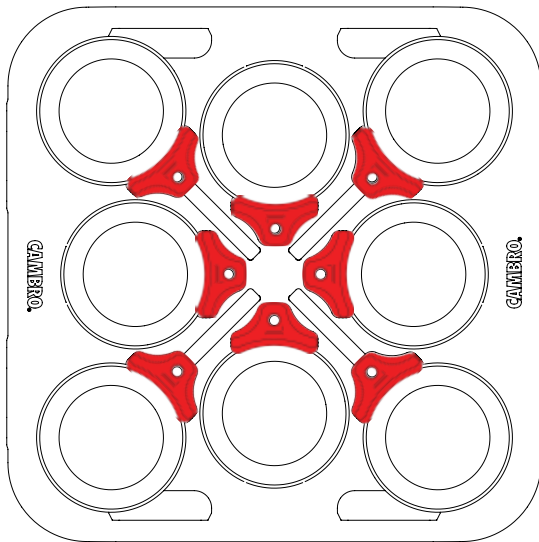

Model: ADCSC with 4 Towers
Columns: 5
Plate size: 9" (22,9 cm)

Model: ADCSC8PKG with 8 Towers
Columns: 5
Plate sizes: 7.75" - 8.75"
(19,7 cm - 22,2 cm)

Model: ADCSC8PKG with 8 Towers
Columns: 8
Plate sizes: 5.75" - 7.5"
(14,6 cm - 19,1 cm)

Model: ADCSC12PKG with 12 Towers
Columns: 16
Plate size: 4.625" (11,7 cm)

Compact Adjustable Dish Caddy S - Series Column Configurations

Model: ADCSC12PKG with 12 Towers
Columns: 13
Plate sizes: 4.75" - 5.25"
(12,1 cm - 13,3 cm)

Column Storage Height:
20½" (52,1 cm)

Storage Capacity:
Up to 70 plates per
column based on plate
size and style.

Model: ADCSC12PKG with 12 Towers
Columns: 13
Plate size: 5.5" (14 cm)

Model: ADCSC with 4 Towers
Columns: 4
Plate sizes: 9.25" - 12"
(23,5 cm - 30,5 cm)