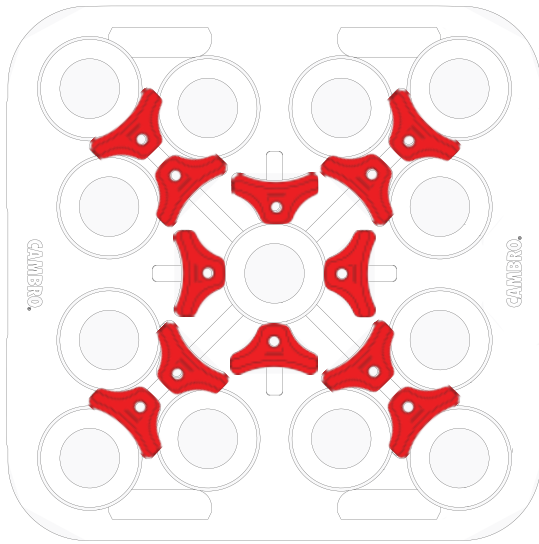

Model: ADCSC with 4 Towers
Columns: 5
Plate size: 9" (22,9 cm)

Model: ADCSC8PKG with 8 Towers
Columns: 5
Plate sizes: 7.75" - 8.75"
(19,7 cm - 22,2 cm)

Model: ADCSC8PKG with 8 Towers
Columns: 8
Plate sizes: 5.75" - 7.5"
(14,6 cm - 19,1 cm)

Model: ADCSC12PKG with 12 Towers
Columns: 16
Plate size: 4.625" (11,7 cm)

Compact Adjustable Dish Caddy S - Series Column Configurations

Model: ADCSC12PKG with 12 Towers
Columns: 13
Plate sizes: 4.75" - 5.25"
(12,1 cm - 13,3 cm)

Column Storage Height:
20½" (52,1 cm)

Storage Capacity:
Up to 70 plates per
column based on plate
size and style.

Model: ADCSC12PKG with 12 Towers
Columns: 13
Plate size: 5.5" (14 cm)

Model: ADCSC with 4 Towers
Columns: 4
Plate sizes: 9.25" - 12"
(23,5 cm - 30,5 cm)