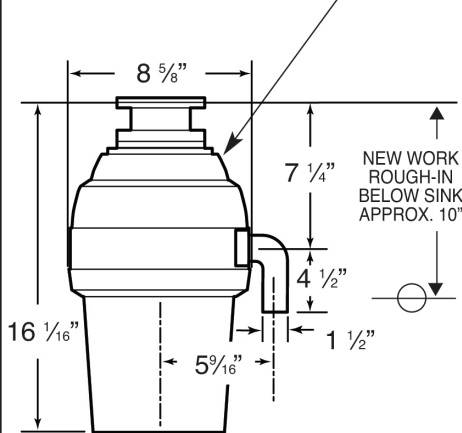

# SUBMITTAL SHEET

MODEL 8000 • 1 H.P.

- High-speed 2800 r.p.m. permanent magnet motor produces more power per pound.
- Stainless steel grinding components.
- Fast and easy mount system provides a no hassle installation.
- Power cord included.
- Removable splash guard is included.
- Safe for properly sized septic tanks.
- Sound insulated for quiet operation.
- Longest warranties in the industry demonstrates commitment to quality.

## DIMENSIONS

Knock-out for dishwasher drain connector sized for 7/8" I.D. rubber hose.

Measurements are in inches

## SPECIFICATIONS

Motor Horsepower	1 H.P.
Motor Speed R.P.M.	2800
Voltage	115
Hz	60
Current-Amps	7.0
Motor Type	Permanent Magnet
Power Cord	Attached
Stopper	Positive Seal
Sink Flange	Stainless Steel & Celcon
Splash Guard	Removable
Waste Elbow	ABS
Feed	Continuous
Grind Ring	Stainless Steel
Swivel Impellers	Cast Stainless Steel
Turntable	Stainless Steel
Hopper	Glass Filled Nylon
Grinding Chamber	Corrosion Proof Glass Filled Polyester
Bearings	Permanently Lubricated; Sleeve Type
Overload Protector	Manual Reset Type
Sound Shell	Yes-Full
Shipping Weight (lbs.)	14.83
Pallet Quantity	100