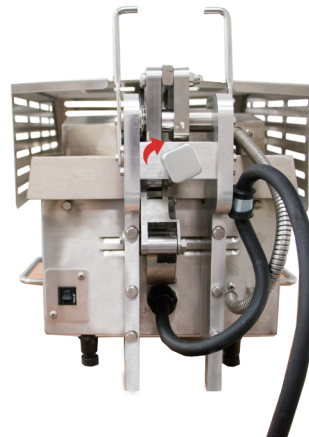

**CG8 SERIES SINGLE LID CONTACT GRILL**

CG8

**SINGLE LID CONTACT GRILL:**

Prince Castle's single lid contact grill has two heated platens that consistently cook a variety of products from top and bottom. Each platen's temperature is independently regulated/maintained by solid state controller and zone probe monitoring.

With single-channel electronic, programmable timers, the Prince Castle contact grill incorporates an audible alarm to supervise and remind operators to check or remove products.

The CG8 contact grill has a cool exterior base surface and upper platen guards provide added protection from the top heated surfaces during operation. Platen temperature set points can be pre-programmed specific to customer's requirements, with built-in set point adjustment protection. Removing product build-up is simple with removable catch / drip tray.

Adjustable four position lid stops are designed for different menu items and include closed position set point for daily cleaning.

**STANDARD FEATURES:**

- Accurate temperature control
- Cooking surface is 8" wide smaller foot print (12" X 22")
- Cooking surface temperature range = 270°F ( 132°C ) to 550°F ( 288°C )
- Durable stainless steel construction and heavy duty platens ensure long life and reliability
- Electronic , programmable timers to track product grill times
- Adjustable four position lid stops provide consistent grilling of menu items
- Cleaning mode designed,
- Grease drawer accessible from front
- Energy saving
- One year parts and labor warranty