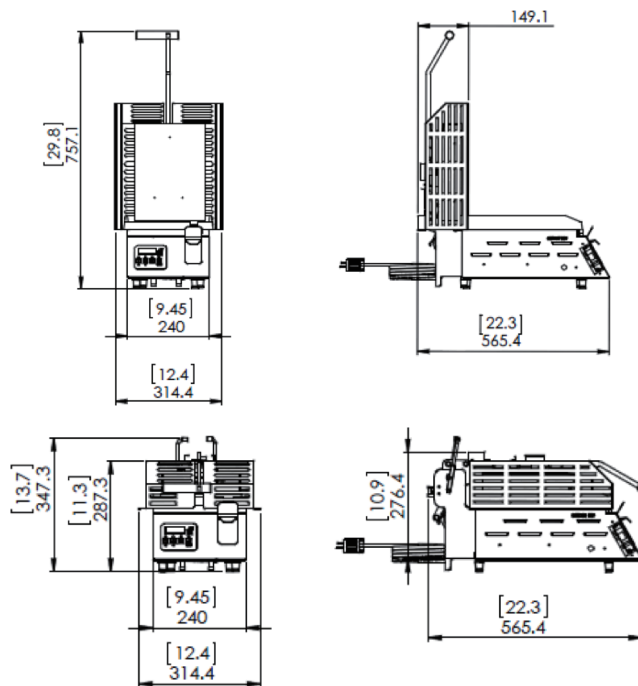

CG8 SERIES SINGLE LID CONTACT GRILL

SPECIFICATIONS

LAYOUT:

Designs and specifications are subject to change without notice

DIMENSIONS:

Model Number	Width in(cm)	Height in(cm)	Depth in(cm)	Shipping Weight lb(kg)	Shipping cu.ft.(cu.m.)
CG8 (Closed)	12.40(31.44)	13.70(34.73)	22.30(56.54)	57.20(26.00)	5.40(.135)
CG8 (Open)	12.40(31.44)	29.80(75.71)	22.30(56.54)	57.20(26.00)	5.40(.135)

ELECTRICAL:

Model Number	Volts	Hz	Watts	Plug	Platen surface
CG8-1TP	230	50/60	1300	NEMA 6-20P	FLAT
CG8-1TPUL	230	50/60	1300	No plug	FLAT
CG8-1TPK	230	50/60	1300	16A 3 PIN(GB2099)	FLAT
CG8-F-GMCN	230	50/60	2000	16A 3 PIN(GB2099)	FLAT
CG8-G-SWCN	230	50/60	1400	16A 3 PIN(GB2099)	GROOVE W/ Teflon
CG8-F-GMCNT	230	50/60	2000	16A 3 PIN(GB2099)	FLAT W/ Teflon
CG8-F-HLSCN	230	50/60	2000	16A 3 PIN(GB2099)	FLAT W/ Teflon
CG8-G-SWAU	230	50/60	1400	250V 10A 3 PIN	FLAT W/ Teflon

CERTIFICATION:

2019/05